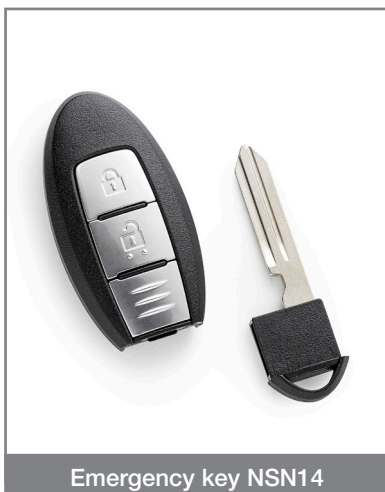

Silca Proximity Key NSN14P30 compatible with Nissan*

NSN14P30

Emergency key NSN14

Silca is pleased to introduce a new reference for duplicating proximity keys compatible with Nissan*: the perfect solution for replacing damaged or lost keys, or to have a duplicate in case of emergency.

What are the main features?

The Silca Proximity Key for Nissan* NSN14P30 has a similar design as the original key and is supplied ready-to-programme with the PCB, transponder and emergency key NSN14 included. It has two function buttons for lock and unlock, and can be programmed with Smart Pro.

The key is packed individually in a plastic clamshell for easy identification and hook display.

CE The Silca Proximity Key for Nissan* has been produced in conformity with CE mark European standards.

Make	Model	Chassis	From year	To year	Buttons	Trp ID	Frequency	Silca Profile
Application list for NSN14P30								
Nissan*	Frontier	D23X	2014	2020	2	46	433FM	NSN14
Nissan*	Juke	F15N/F15E	2010	2019	2	46	433FM	NSN14
Nissan*	Micra	K13K	2010	2015	2	46	433FM	NSN14
Nissan*	Navara	D23M	2015	2020	2	46	433FM	NSN14
Nissan*	Note	E12E	2013	2020	2	46	433FM	NSN14
Nissan*	NP300	D23T	2014	2020	2	46	433FM	NSN14
Nissan*	NV200	M20M	2010	2017	2	46	433FM	NSN14
Nissan*	Tiida	C13R/C13Z	2015	2020	2	46	433FM	NSN14