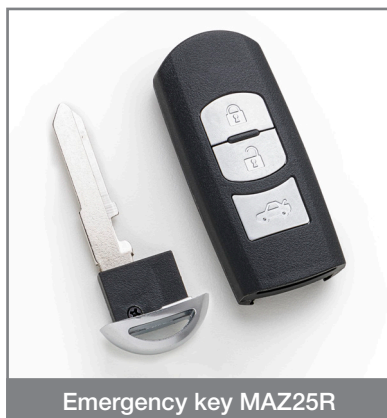

Silca Proximity Keys for Mazda* MAZ25RP31 and MAZ25RP32

MAZ25RP31

Emergency key MAZ25R

MAZ25RP32

Emergency key MAZ25R

Silca is pleased to introduce two new references for duplicating proximity keys compatible with Mazda*: the perfect solution for replacing damaged or lost keys, or to have a duplicate in case of emergency.

What are the main features?

The Silca Proximity Keys for Mazda* MAZ25RP31 and MAZ25RP32 have a similar design as the original keys and are supplied ready-to-programme with the PCB, transponder and emergency key MAZ25R included.

The MAZ25RP31 key has three function buttons (lock, unlock, boot release), whilst the MAZ25RP32 key has two function buttons (lock and unlock). Both keys can be programmed with Smart Pro.

The keys are packed individually in a plastic clamshell for easy identification and hook display.