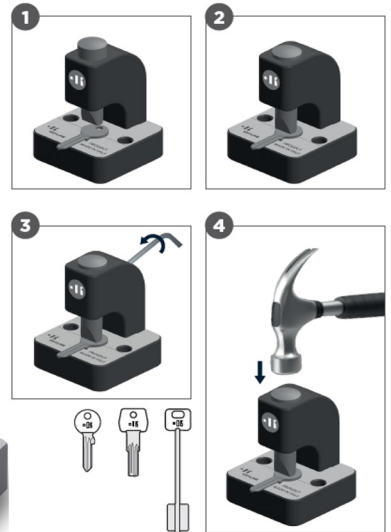

Mustang laser machine

The Mustang's unique tilting clamps allows for duplication of a wide range of keys including laser, dimple, Yale Superior and tubular keys.

FREE
dimple
keyboard
with
1 x each
key.

£1385.00
+ VAT

Also includes EMPTY 32 Piece
Component Box - LABELLED for
RST Mustang Accessories

Keyline

Why not make all your
keys about you?

Use this nifty
workbench
"Marker"
to coin your own
keys or use
along side
them in
between orders.